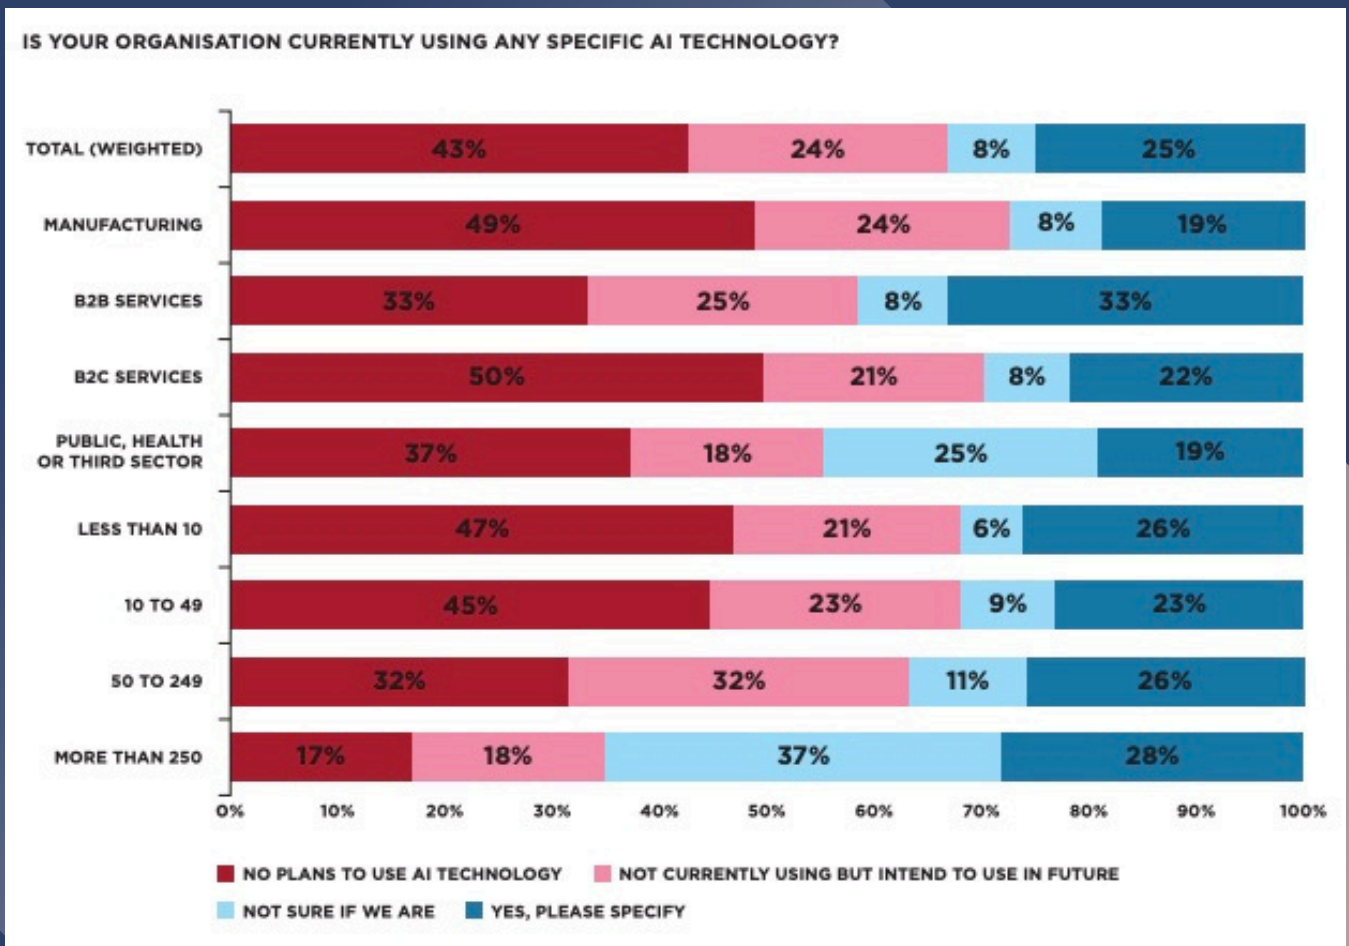

MOST SMES STILL STRUGGLING TO EMBRACE AI

THE MAJORITY OF SMES ARE STILL NOT USING ARTIFICIAL INTELLIGENCE - RESEARCH CARRIED OUT BY THE BRITISH CHAMBERS OF COMMERCE SHOWS THAT 43% OF FIRMS HAVE NO PLANS TO USE AI TECHNOLOGY

HOWEVER, ACCORDING TO CLOSE BROTHERS, 46% OF SMES THINK AI PRESENTS OPPORTUNITIES FOR GROWTH AND EMPLOYMENT IN THEIR SECTOR, AND 41% OF BUSINESS OWNERS ARE ACTIVELY LOOKING TO INCORPORATE AI INTO THEIR BUSINESS PROCESSES